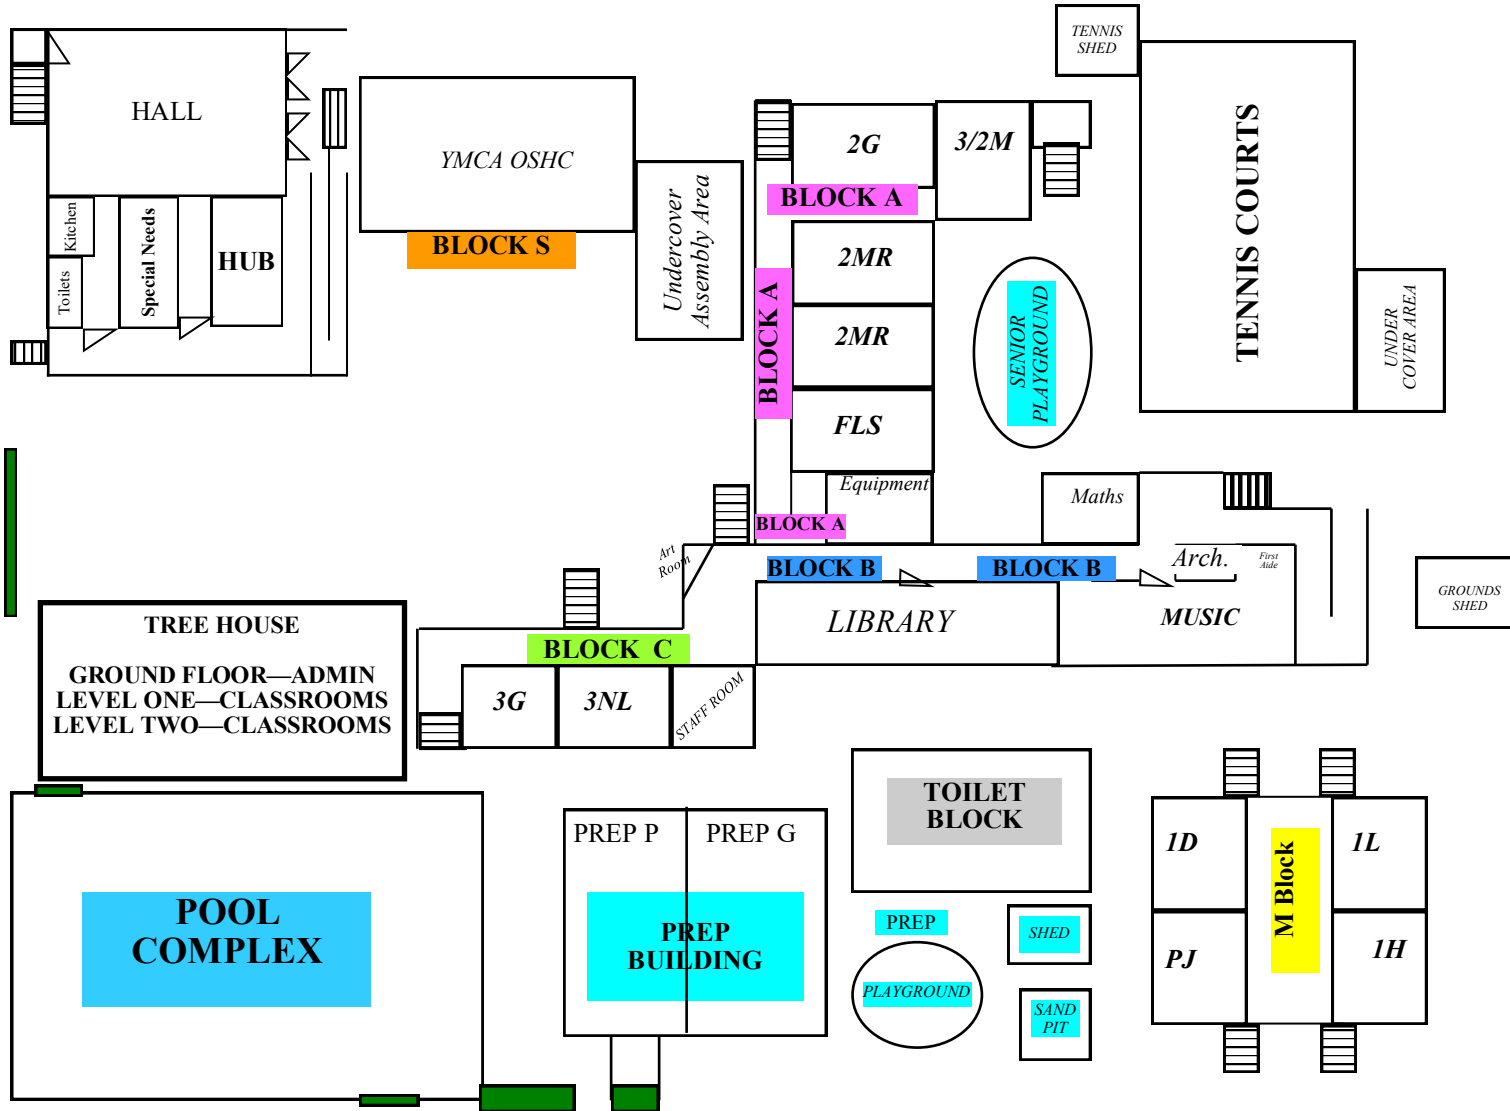

2020 CLASSROOMS

KEDRON STATE SCHOOL - Upper level TENTH AVE

LECKIE RD

OVAL

GLEN KEDRON LANE

NINTH AVE

KEDRON STATE SCHOOL LOWER LEVEL

Leckie Road

Pool

Treehouse Level 1

Leckie Road

Pool

Treehouse Level 2