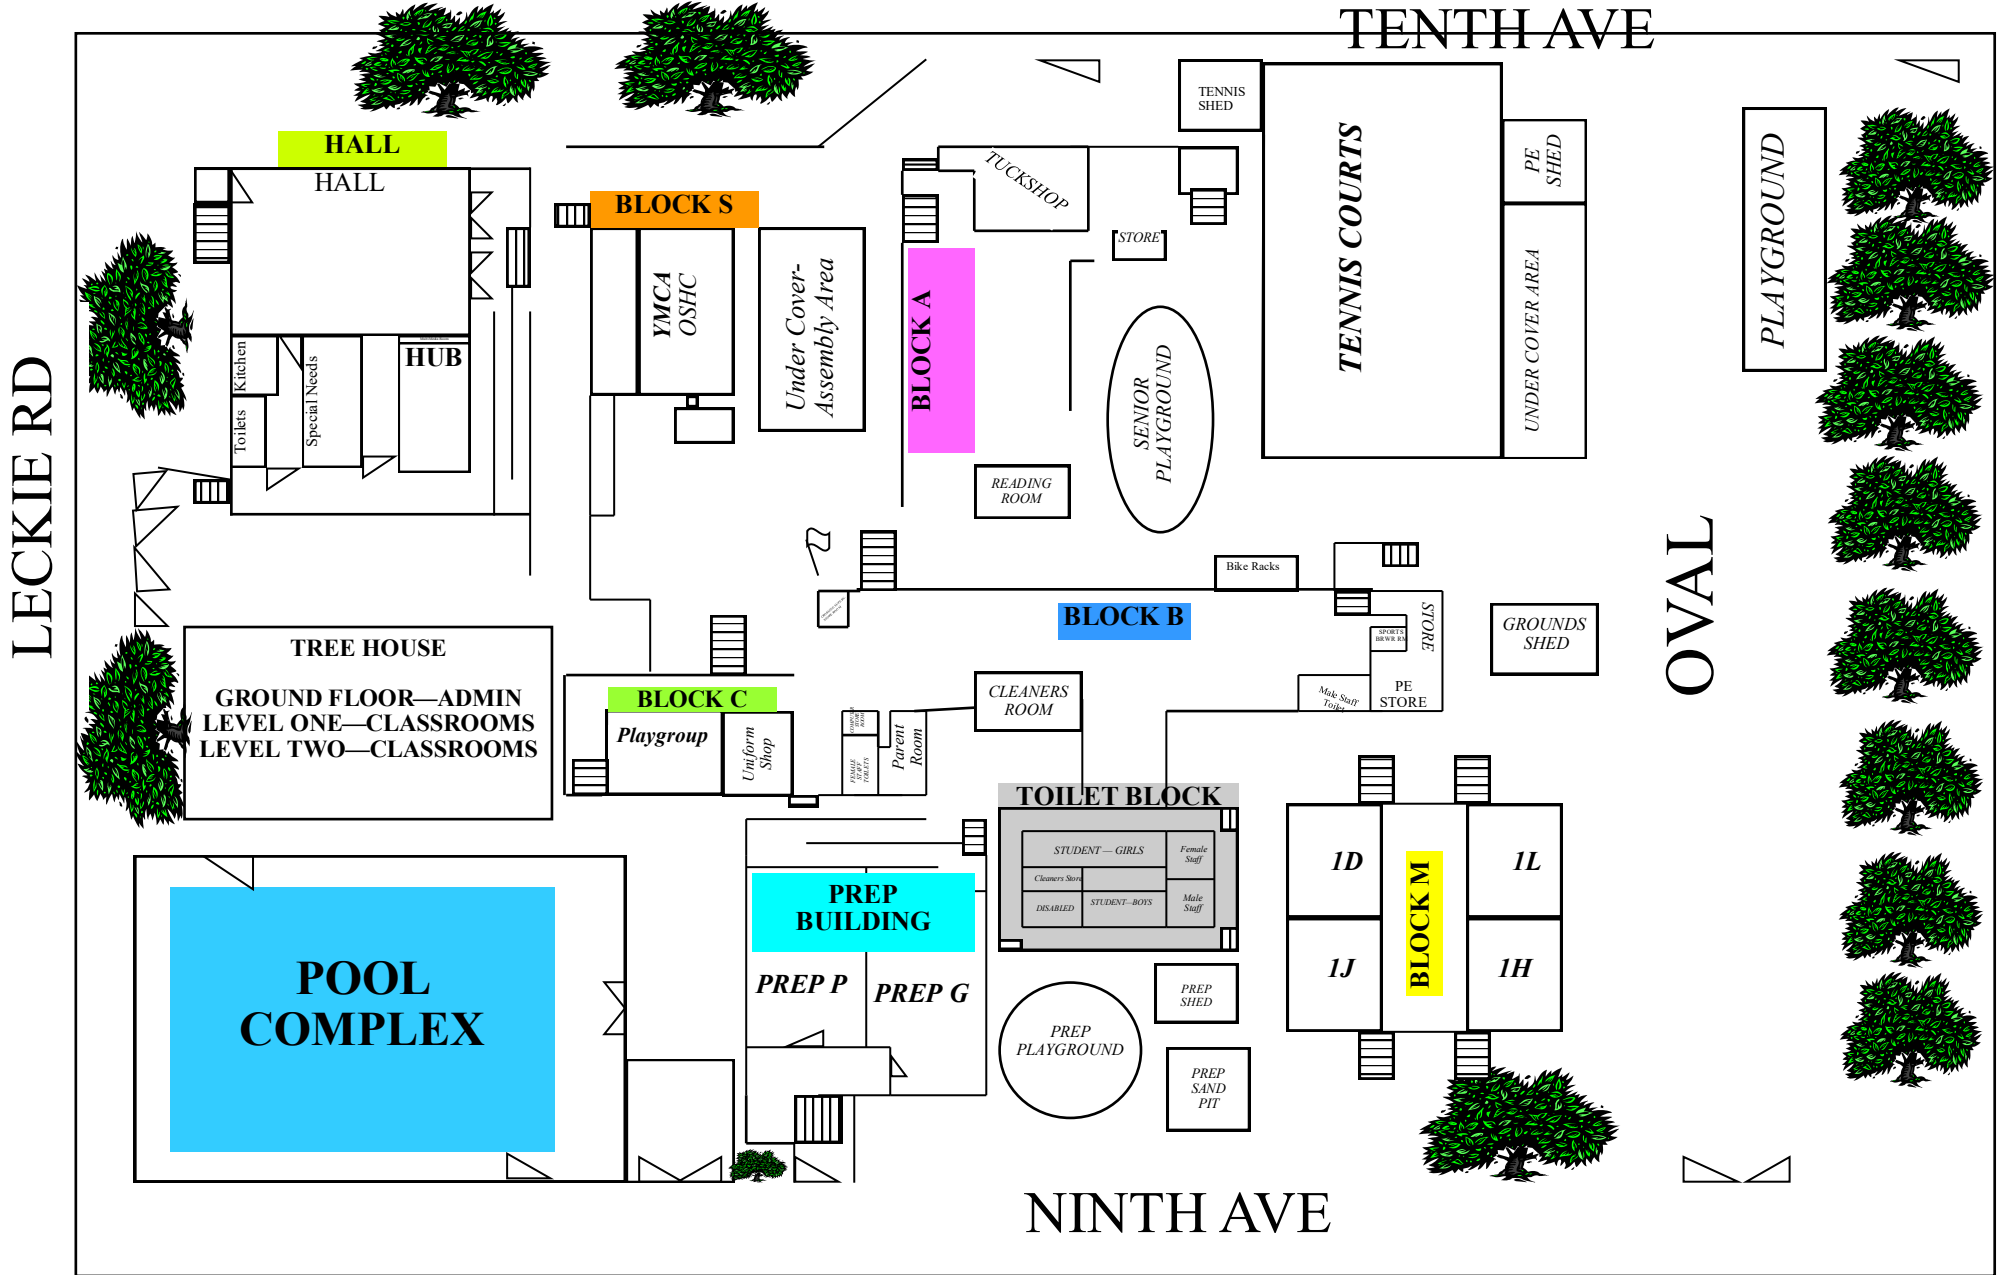

2020 CLASSROOMS

KEDRON STATE SCHOOL - Upper level TENTH AVE

LECKIE RD

OVAL

GLEN KEDRON LANE

NINTH AVE

KEDRON STATE SCHOOL LOWER LEVEL

Leckie Road

Pool

Treehouse Level 1

Leckie Road

Pool

Treehouse Level 2